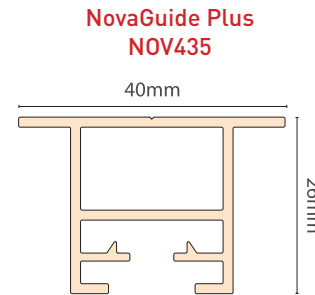

NOVAGUIDE

AN ALUMINIUM FRAME WHICH
HOUSES A 5MM RIGID PANEL
WHICH ARE FLUSH FITTED
AND RETAINED BY USE OF A
MAGNETIC FIXING METHOD

FIND OUT MORE

For more information, click:

www.nova-aluminium.com/novaguide

FLEX FACE ALUMINIUM SIGN SYSTEMS

NOVA

Your aluminium all stars

0117 955 6463

0117 955 6472

SALES@NOVA-ALUMINIUM.COM

WWW.NOVA-ALUMINIUM.COM

ACC 433 Corner Cleat