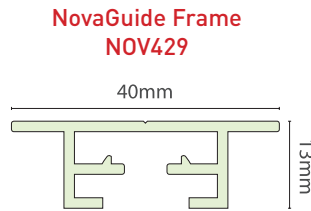

NOVAGUIDE

AN ALUMINIUM FRAME WHICH
HOUSES A 5MM RIGID PANEL
WHICH ARE FLUSH FITTED
AND RETAINED BY USE OF A
MAGNETIC FIXING METHOD

FIND OUT MORE

For more information, click:

www.nova-aluminium.com/novaguide

FLEX FACE ALUMINIUM SIGN SYSTEMS

NOVA

Your aluminium all stars

0117 955 6463

0117 955 6472

SALES@NOVA-ALUMINIUM.COM

WWW.NOVA-ALUMINIUM.COM

ACC 433 Corner Cleat