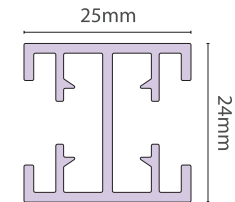

NOVAGUIDE

AN ALUMINIUM FRAME WHICH
HOUSES A 5MM RIGID PANEL
WHICH ARE FLUSH FITTED
AND RETAINED BY USE OF A
MAGNETIC FIXING METHOD

FIND OUT MORE

For more information, click:

www.nova-aluminium.com/novaguide

FLEX FACE ALUMINIUM SIGN SYSTEMS

NOVA

Your aluminium all stars

0117 955 6463

0117 955 6472

SALES@NOVA-ALUMINIUM.COM

WWW.NOVA-ALUMINIUM.COM

ACC 433 Corner Cleat