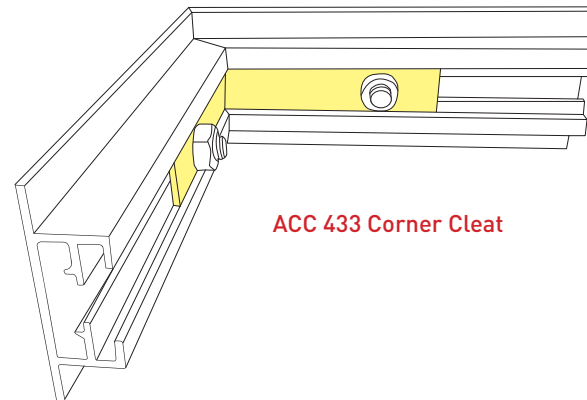

NOVAGUIDE

AN ALUMINIUM FRAME WHICH
HOUSES A 5MM RIGID PANEL
WHICH ARE FLUSH FITTED
AND RETAINED BY USE OF A
MAGNETIC FIXING METHOD

FIND OUT MORE

For more information, click:

www.nova-aluminium.com/novaguide

FLEX FACE ALUMINIUM SIGN SYSTEMS

NOVA

Your aluminium all stars

0117 955 6463

0117 955 6472

SALES@NOVA-ALUMINIUM.COM

WWW.NOVA-ALUMINIUM.COM

ACC 433 Corner Cleat