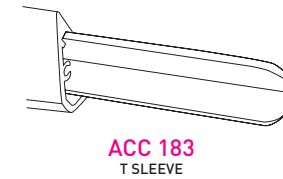

NOVAFLEX

FIND OUT MORE

For more information, click:
www.nova-aluminium.com/novaflex

FLEX FACE ALUMINIUM SIGN SYSTEMS

(NOT TO SCALE)

0117 955 6463

0117 955 6472

SALES@NOVA-ALUMINIUM.COM