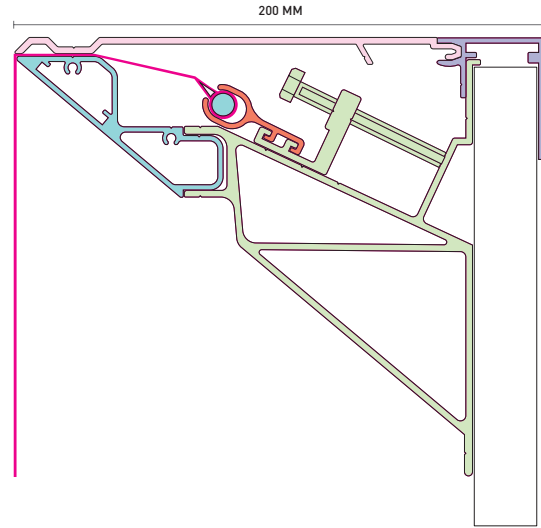

NOVAFLEX

FIND OUT MORE

For more information, click:
www.nova-aluminium.com/novaflex

FLEX FACE ALUMINIUM SIGN SYSTEMS

(NOT TO SCALE)

0117 955 6463

0117 955 6472

SALES@NOVA-ALUMINIUM.COM