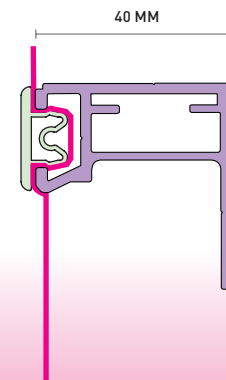

[NOT TO SCALE]

All designs remain the property of Nova Aluminium Systems Limited