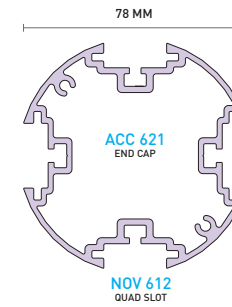

POLE & PLANK

FIND OUT MORE

For more information, click:

www.nova-aluminium.com/pole-plank

(NOT TO SCALE)

0117 955 6463
SALES@NOVA-ALUMINIUM.COM
WWW.NOVA-ALUMINIUM.COM

RIGID FACE ALUMINIUM
SIGN SYSTEMS

NATIONWIDE DISTRIBUTOR:
AMARI
PLASTICS