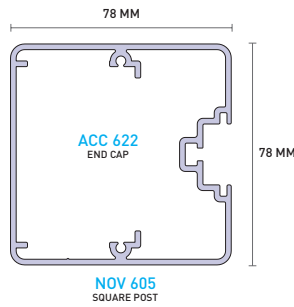

POLE & PLANK

FIND OUT MORE

For more information, click:

www.nova-aluminium.com/pole-plank

(NOT TO SCALE)

0117 955 6463
SALES@NOVA-ALUMINIUM.COM
WWW.NOVA-ALUMINIUM.COM

RIGID FACE ALUMINIUM
SIGN SYSTEMS

NATIONWIDE DISTRIBUTOR:
AMARI
PLASTICS