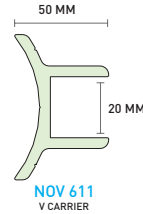

POLE & PLANK

FIND OUT MORE

For more information, click:

www.nova-aluminium.com/pole-plank

(NOT TO SCALE)

0117 955 6463
SALES@NOVA-ALUMINIUM.COM
WWW.NOVA-ALUMINIUM.COM

RIGID FACE ALUMINIUM
SIGN SYSTEMS

NATIONWIDE DISTRIBUTOR:
AMARI
PLASTICS