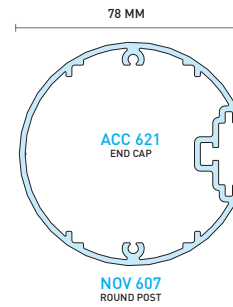

POLE & PLANK

FIND OUT MORE

For more information, click:

www.nova-aluminium.com/pole-plank

(NOT TO SCALE)

0117 955 6463
SALES@NOVA-ALUMINIUM.COM
WWW.NOVA-ALUMINIUM.COM

RIGID FACE ALUMINIUM
SIGN SYSTEMS

NATIONWIDE DISTRIBUTOR:
AMARI
PLASTICS