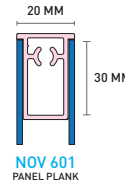

POLE & PLANK

FIND OUT MORE

For more information, click:

www.nova-aluminium.com/pole-plank

(NOT TO SCALE)

0117 955 6463
SALES@NOVA-ALUMINIUM.COM
WWW.NOVA-ALUMINIUM.COM

RIGID FACE ALUMINIUM
SIGN SYSTEMS

NATIONWIDE DISTRIBUTOR:
AMARI
PLASTICS