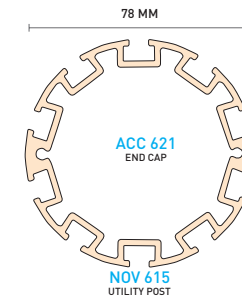

POLE & PLANK

FIND OUT MORE

For more information, click:

www.nova-aluminium.com/pole-plank

(NOT TO SCALE)

0117 955 6463
SALES@NOVA-ALUMINIUM.COM
WWW.NOVA-ALUMINIUM.COM

RIGID FACE ALUMINIUM
SIGN SYSTEMS

NATIONWIDE DISTRIBUTOR:
AMARI
PLASTICS