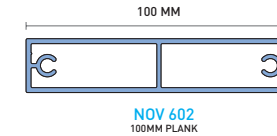

POLE & PLANK

FIND OUT MORE

For more information, click:

www.nova-aluminium.com/pole-plank

(NOT TO SCALE)

0117 955 6463
SALES@NOVA-ALUMINIUM.COM
WWW.NOVA-ALUMINIUM.COM

RIGID FACE ALUMINIUM
SIGN SYSTEMS

NATIONWIDE DISTRIBUTOR:
AMARI
PLASTICS