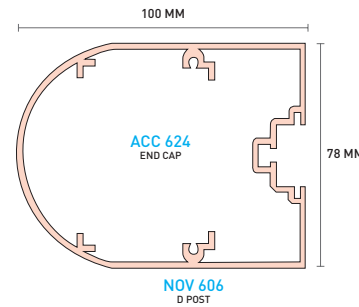

POLE & PLANK

FIND OUT MORE

For more information, click:

www.nova-aluminium.com/pole-plank

(NOT TO SCALE)

0117 955 6463
SALES@NOVA-ALUMINIUM.COM
WWW.NOVA-ALUMINIUM.COM

RIGID FACE ALUMINIUM
SIGN SYSTEMS

NATIONWIDE DISTRIBUTOR:
AMARI
PLASTICS