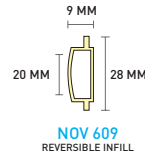

POLE & PLANK

FIND OUT MORE

For more information, click:

www.nova-aluminium.com/pole-plank

(NOT TO SCALE)

0117 955 6463
SALES@NOVA-ALUMINIUM.COM
WWW.NOVA-ALUMINIUM.COM

RIGID FACE ALUMINIUM
SIGN SYSTEMS

NATIONWIDE DISTRIBUTOR:
AMARI
PLASTICS