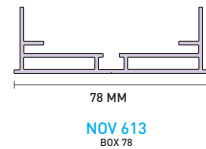

POLE & PLANK

FIND OUT MORE

For more information, click:

www.nova-aluminium.com/pole-plank

(NOT TO SCALE)

0117 955 6463
SALES@NOVA-ALUMINIUM.COM
WWW.NOVA-ALUMINIUM.COM

RIGID FACE ALUMINIUM
SIGN SYSTEMS

NATIONWIDE DISTRIBUTOR:
AMARI
PLASTICS