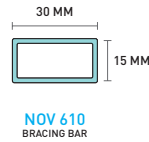

POLE & PLANK

FIND OUT MORE

For more information, click:

www.nova-aluminium.com/pole-plank

(NOT TO SCALE)

0117 955 6463
SALES@NOVA-ALUMINIUM.COM
WWW.NOVA-ALUMINIUM.COM

RIGID FACE ALUMINIUM
SIGN SYSTEMS

NATIONWIDE DISTRIBUTOR:
AMARI
PLASTICS