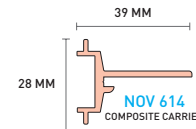

POLE & PLANK

FIND OUT MORE

For more information, click:

www.nova-aluminium.com/pole-plank

(NOT TO SCALE)

0117 955 6463
SALES@NOVA-ALUMINIUM.COM
WWW.NOVA-ALUMINIUM.COM

RIGID FACE ALUMINIUM
SIGN SYSTEMS

NATIONWIDE DISTRIBUTOR:
AMARI
PLASTICS