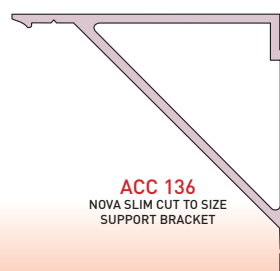

NOVASLIM

FIND OUT MORE

For more information, click:

www.nova-aluminium.com/novasilim

[NOT TO SCALE]

NOVA
Your aluminium all stars

☎ 0117 955 6463
✉ SALES@NOVA-ALUMINIUM.COM
🌐 WWW.NOVA-ALUMINIUM.COM

RIGID FACE ALUMINIUM
SIGN SYSTEMS