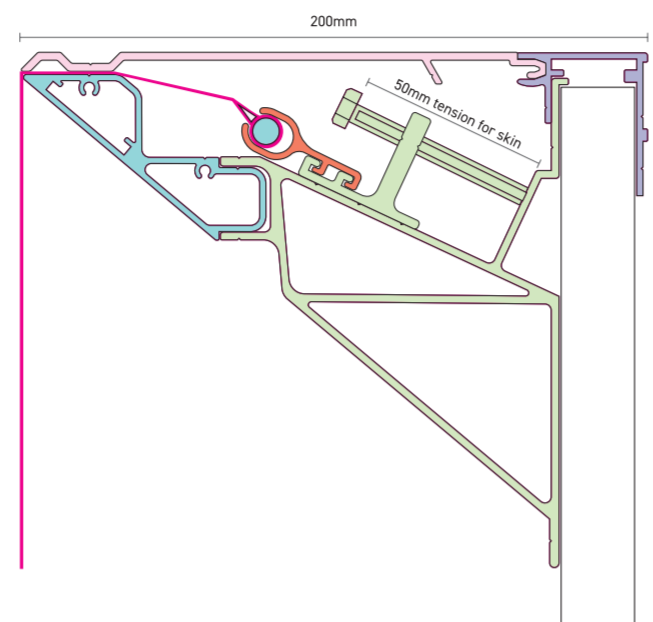

Find out more...
For more information, click:
www.nova-aluminium.com/novaflex

NovaComp (External)

Available at 200mm, 135mm and 75mm deep, NovaComp can provide a solution for every flexface application; tensioned using the black clip.

Find out more...
For more information, click:
www.nova-aluminium.com/novacomp

NovaSkin (External)

At 40mm deep, NovaSkin is the perfect cost effective alternative to folded trays. The adaptor enables flex faces to be fitted into our NovaCase and NovaSlim systems.

Find out more...
For more information, click:
www.nova-aluminium.com/novaskin

NovaTex (Internal use only)

With a choice of six depths, our screw free NovaTex is designed for illuminated and non-illuminated indoor point of sale signage.

Find out more...
For more information, click:
www.nova-aluminium.com/novatex

Diagrams not to scale

Call us: 0117 955 6463 Email us: team@nova-aluminium.com Visit us: www.nova-aluminium.com