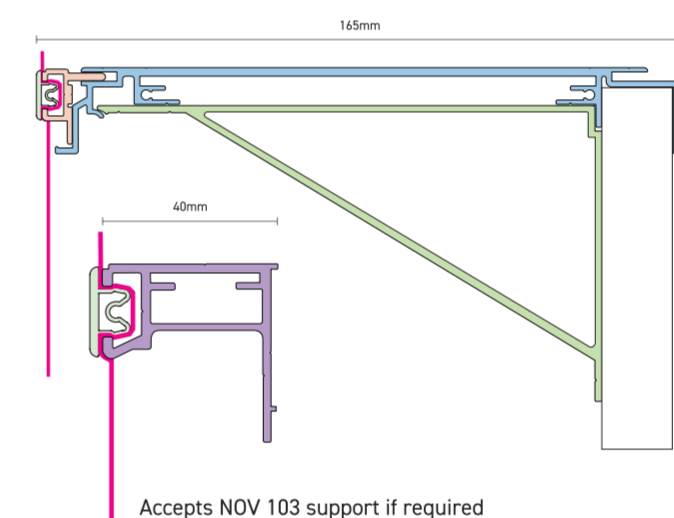

Find out more...
For more information, click:
www.nova-aluminium.com/novaflex

NovaComp (External)

Available at 200mm, 135mm and 75mm deep, NovaComp can provide a solution for every flexface application; tensioned using the black clip.

Find out more...
For more information, click:
www.nova-aluminium.com/novacomp

NovaSkin (External)

At 40mm deep, NovaSkin is the perfect cost effective alternative to folded trays. The adaptor enables flex faces to be fitted into our NovaCase and NovaSlim systems.

Find out more...
For more information, click:
www.nova-aluminium.com/novaskin

NovaTex (Internal use only)

With a choice of six depths, our screw free NovaTex is designed for illuminated and non-illuminated indoor point of sale signage.