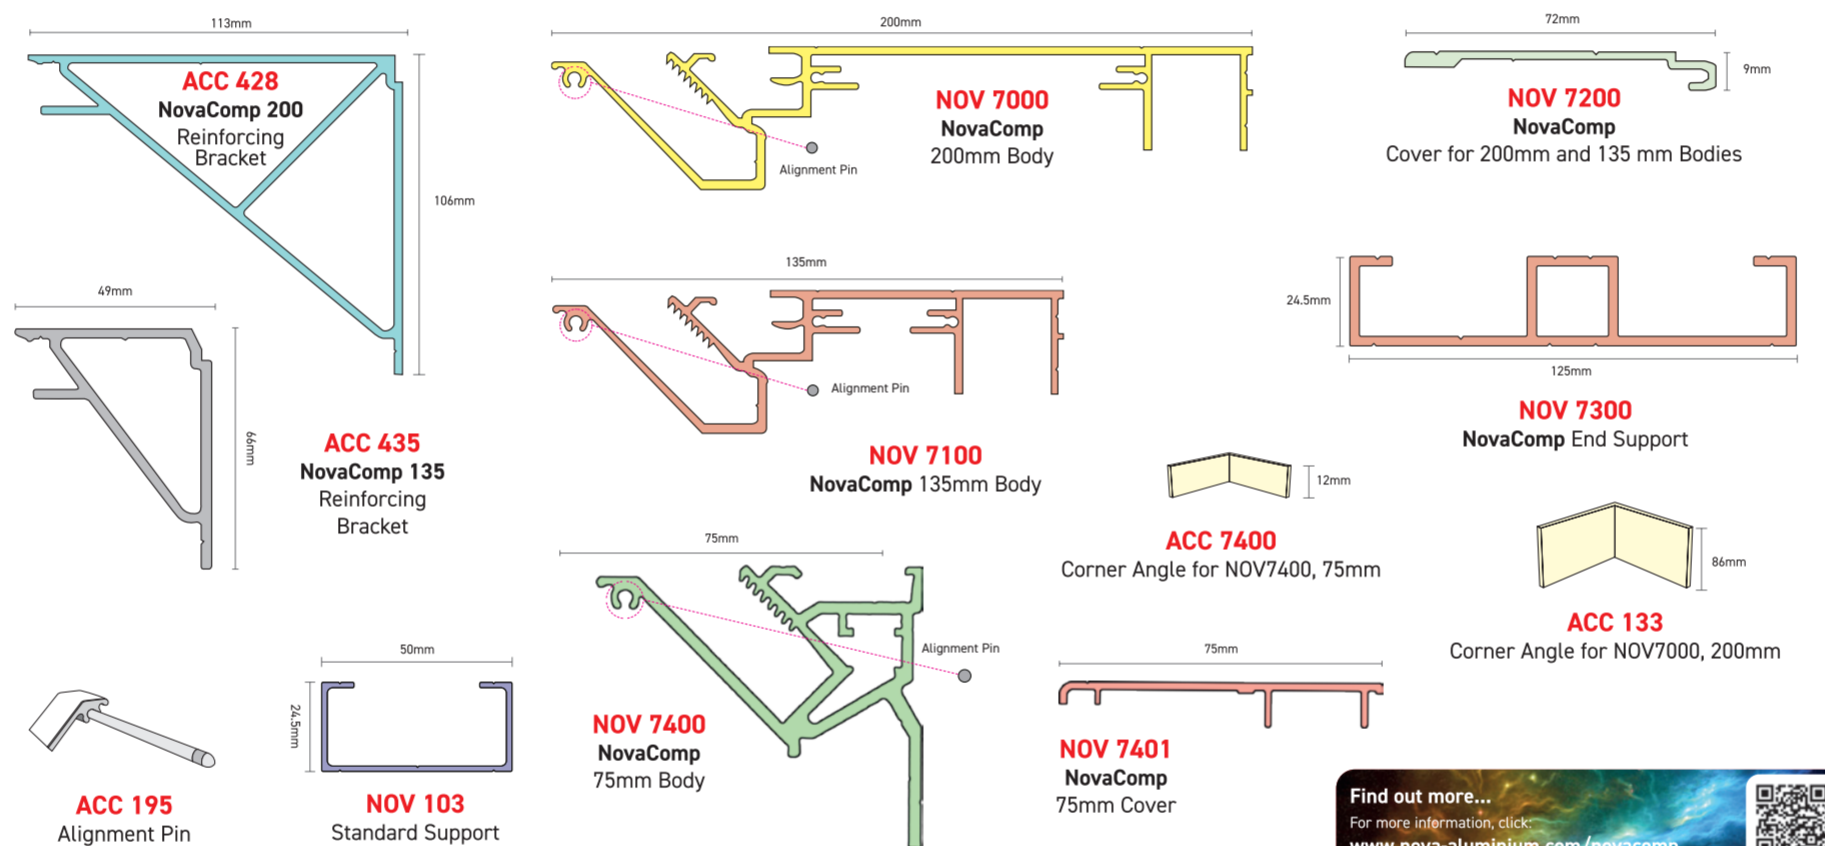

Flex Face Aluminium Sign Systems

The only supplier of full perimeter and black clip tensioning systems

NovaFlex (External)

The only full perimeter tensioning, flexible faced system on the market. A robust 200mm deep system that guarantees wrinkle free skins every time.

Find out more...
For more information, click:
www.nova-aluminium.com/novaflex

NovaComp (External)

Available at 200mm, 135mm and 75mm deep, NovaComp can provide a solution for every flexface application; tensioned using the black clip.

Find out more...
For more information, click:
www.nova-aluminium.com/novacomp

NovaSkin (External)

At 40mm deep, NovaSkin is the perfect cost effective alternative to folded trays. The adaptor enables flex faces to be fitted into our NovaCase and NovaSlim systems.

Find out more...
For more information, click:
www.nova-aluminium.com/novaskin

NovaTex (Internal use only)

With a choice of six depths, our screw free NovaTex is designed for illuminated and non-illuminated indoor point of sale signage.