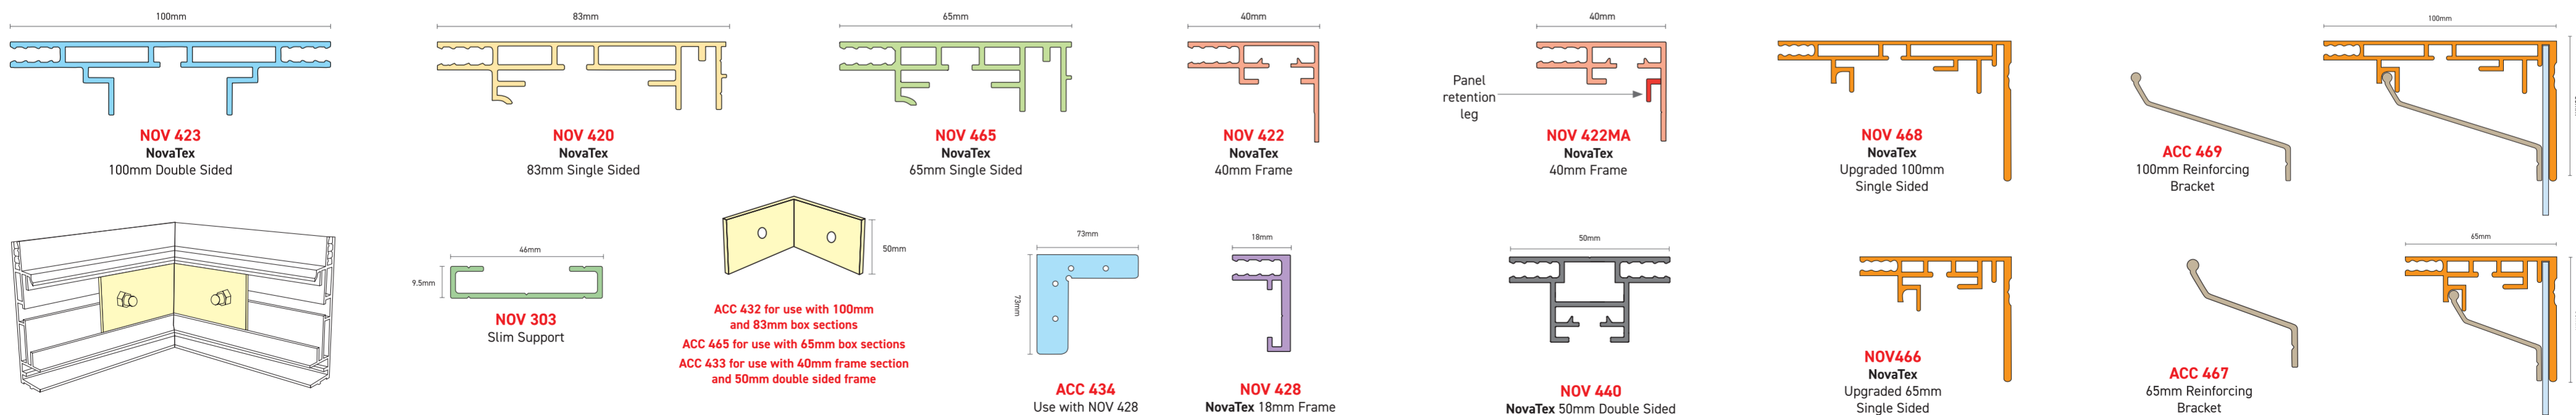

Flex Face Aluminium Sign Systems

The only supplier of full perimeter and black clip tensioning systems

NovaFlex (External)

The only full perimeter tensioning, flexible faced system on the market. A robust 200mm deep system that guarantees wrinkle free skins every time.

Find out more...
For more information, click:
www.nova-aluminium.com/novaflex

NovaComp (External)

Available at 200mm, 135mm and 75mm deep, NovaComp can provide a solution for every flexface application; tensioned using the black clip.

Find out more...
For more information, click:
www.nova-aluminium.com/novacomp

NovaSkin (External)

At 40mm deep, NovaSkin is the perfect cost effective alternative to folded trays. The adaptor enables flex faces to be fitted into our NovaCase and NovaSlim systems.

Find out more...
For more information, click:
www.nova-aluminium.com/novaskin

NovaTex (Internal use only)

With a choice of six depths, our screw free NovaTex is designed for illuminated and non-illuminated indoor point of sale signage.