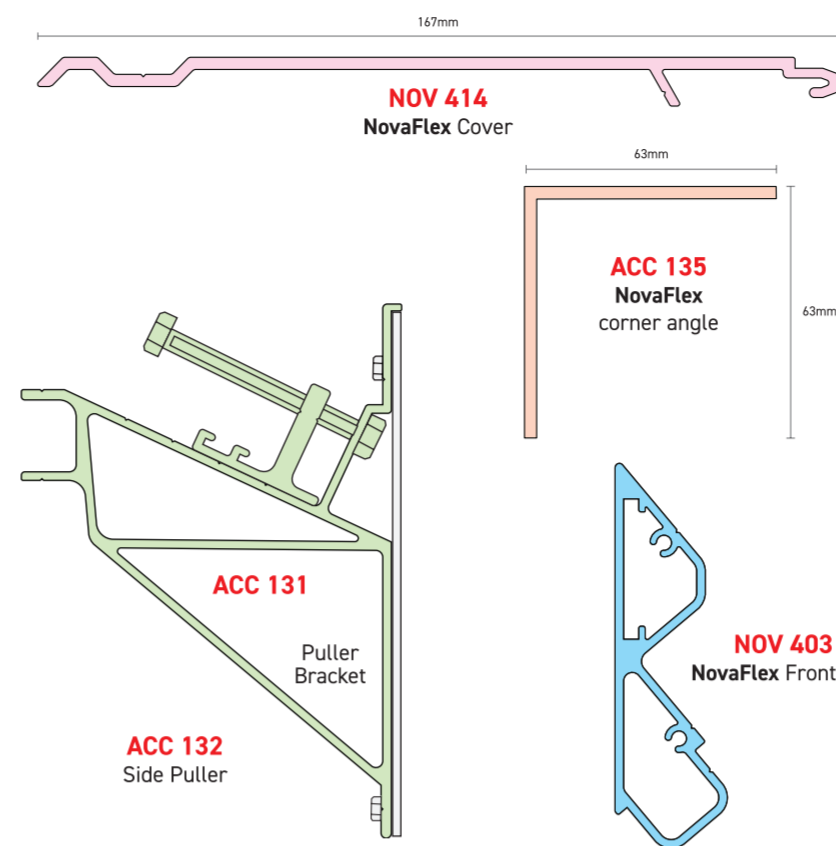

Flex Face Aluminium Sign Systems

The only supplier of full perimeter and black clip tensioning systems

NovaFlex (External)

The only full perimeter tensioning, flexible faced system on the market. A robust 200mm deep system that guarantees wrinkle free skins every time.

Find out more...
For more information, click:
www.nova-aluminium.com/novaflex

NovaComp (External)

Available at 200mm, 135mm and 75mm deep, NovaComp can provide a solution for every flexface application; tensioned using the black clip.

Find out more...
For more information, click:
www.nova-aluminium.com/novacomp

NovaSkin (External)

At 40mm deep, NovaSkin is the perfect cost effective alternative to folded trays. The adaptor enables flex faces to be fitted into our NovaCase and NovaSlim systems.

Find out more...
For more information, click:
www.nova-aluminium.com/novaskin

NovaTex (Internal use only)

With a choice of six depths, our screw free NovaTex is designed for illuminated and non-illuminated indoor point of sale signage.