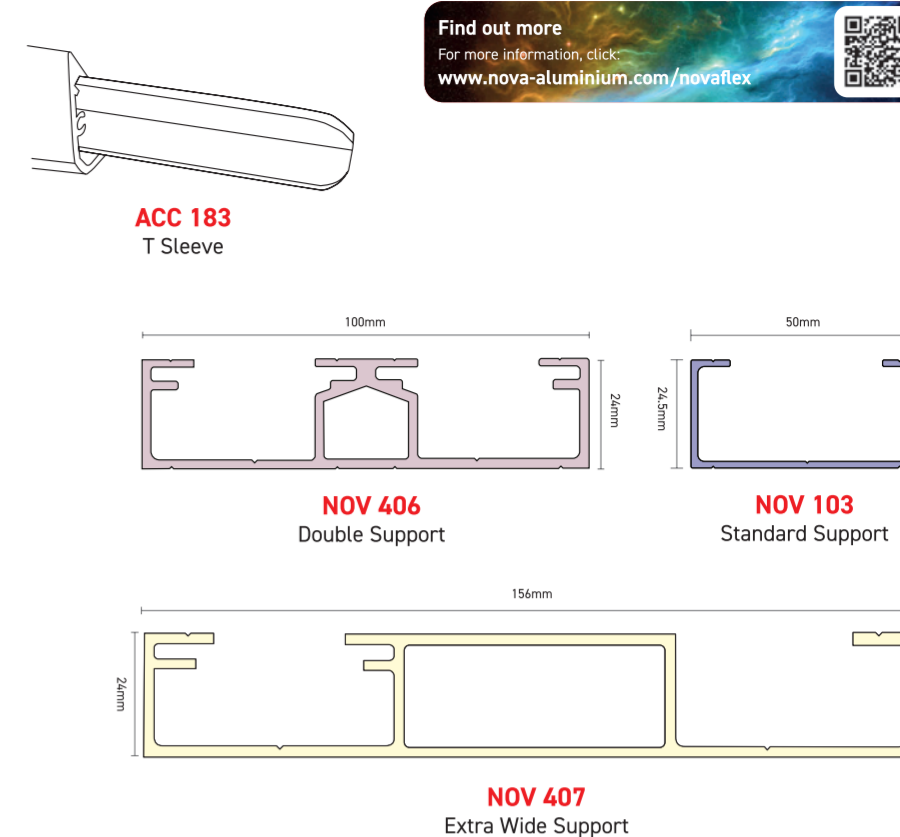

Flex Face Aluminium Sign Systems

The only supplier of full perimeter and black clip tensioning systems

NovaFlex (External)

The only full perimeter tensioning, flexible faced system on the market. A robust 200mm deep system that guarantees wrinkle free skins every time.

Find out more...
For more information, click:
www.nova-aluminium.com/novaflex

NovaComp (External)

Available at 200mm, 135mm and 75mm deep, NovaComp can provide a solution for every flexface application; tensioned using the black clip.

Find out more...
For more information, click:
www.nova-aluminium.com/novacomp

NovaSkin (External)

At 40mm deep, NovaSkin is the perfect cost effective alternative to folded trays. The adaptor enables flex faces to be fitted into our NovaCase and NovaSlim systems.

Find out more...
For more information, click:
www.nova-aluminium.com/novaskin

NovaTex (Internal use only)

With a choice of six depths, our screw free NovaTex is designed for illuminated and non-illuminated indoor point of sale signage.