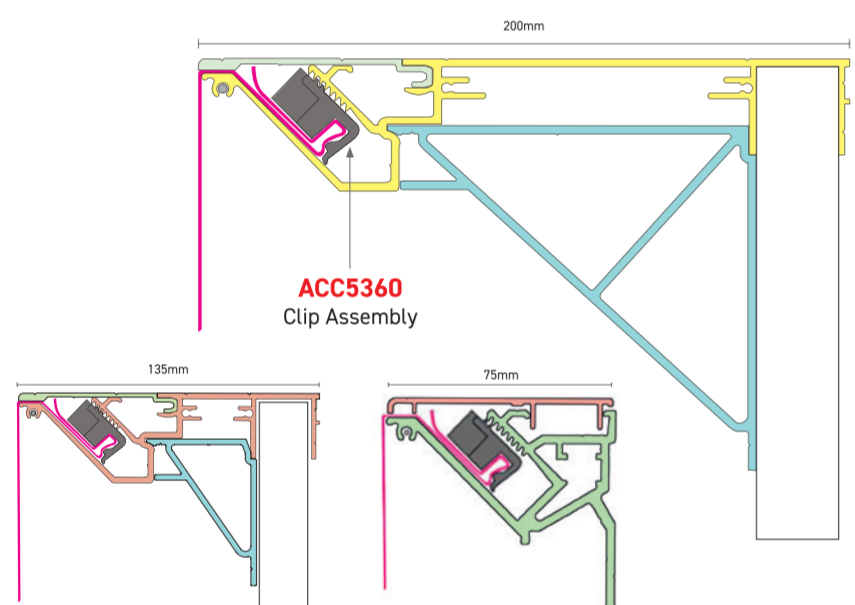

Flex Face Aluminium Sign Systems

The only supplier of full perimeter and black clip tensioning systems

NovaFlex (External)

The only full perimeter tensioning, flexible faced system on the market. A robust 200mm deep system that guarantees wrinkle free skins every time.

Find out more...
For more information, click:
www.nova-aluminium.com/novaflex

NovaComp (External)

Available at 200mm, 135mm and 75mm deep, NovaComp can provide a solution for every flexface application; tensioned using the black clip.

Find out more...
For more information, click:
www.nova-aluminium.com/novacomp

NovaSkin (External)

At 40mm deep, NovaSkin is the perfect cost effective alternative to folded trays. The adaptor enables flex faces to be fitted into our NovaCase and NovaSlim systems.

Find out more...
For more information, click:
www.nova-aluminium.com/novaskin

NovaTex (Internal use only)

With a choice of six depths, our screw free NovaTex is designed for illuminated and non-illuminated indoor point of sale signage.