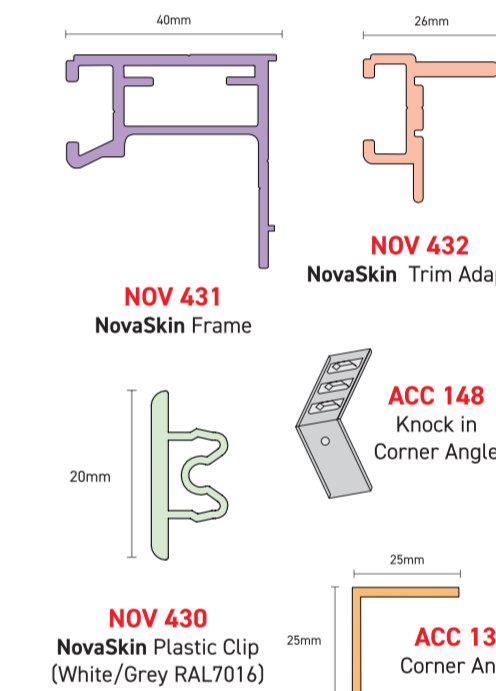

Flex Face Aluminium Sign Systems

The only supplier of full perimeter and black clip tensioning systems

NovaFlex (External)

The only full perimeter tensioning, flexible faced system on the market. A robust 200mm deep system that guarantees wrinkle free skins every time.

Find out more...
For more information, click:
www.nova-aluminium.com/novaflex

NovaComp (External)

Available at 200mm, 135mm and 75mm deep, NovaComp can provide a solution for every flexface application; tensioned using the black clip.

Find out more...
For more information, click:
www.nova-aluminium.com/novacomp

NovaSkin (External)

At 40mm deep, NovaSkin is the perfect cost effective alternative to folded trays. The adaptor enables flex faces to be fitted into our NovaCase and NovaSlim systems.

Find out more...
For more information, click:
www.nova-aluminium.com/novaskin

NovaTex (Internal use only)

With a choice of six depths, our screw free NovaTex is designed for illuminated and non-illuminated indoor point of sale signage.