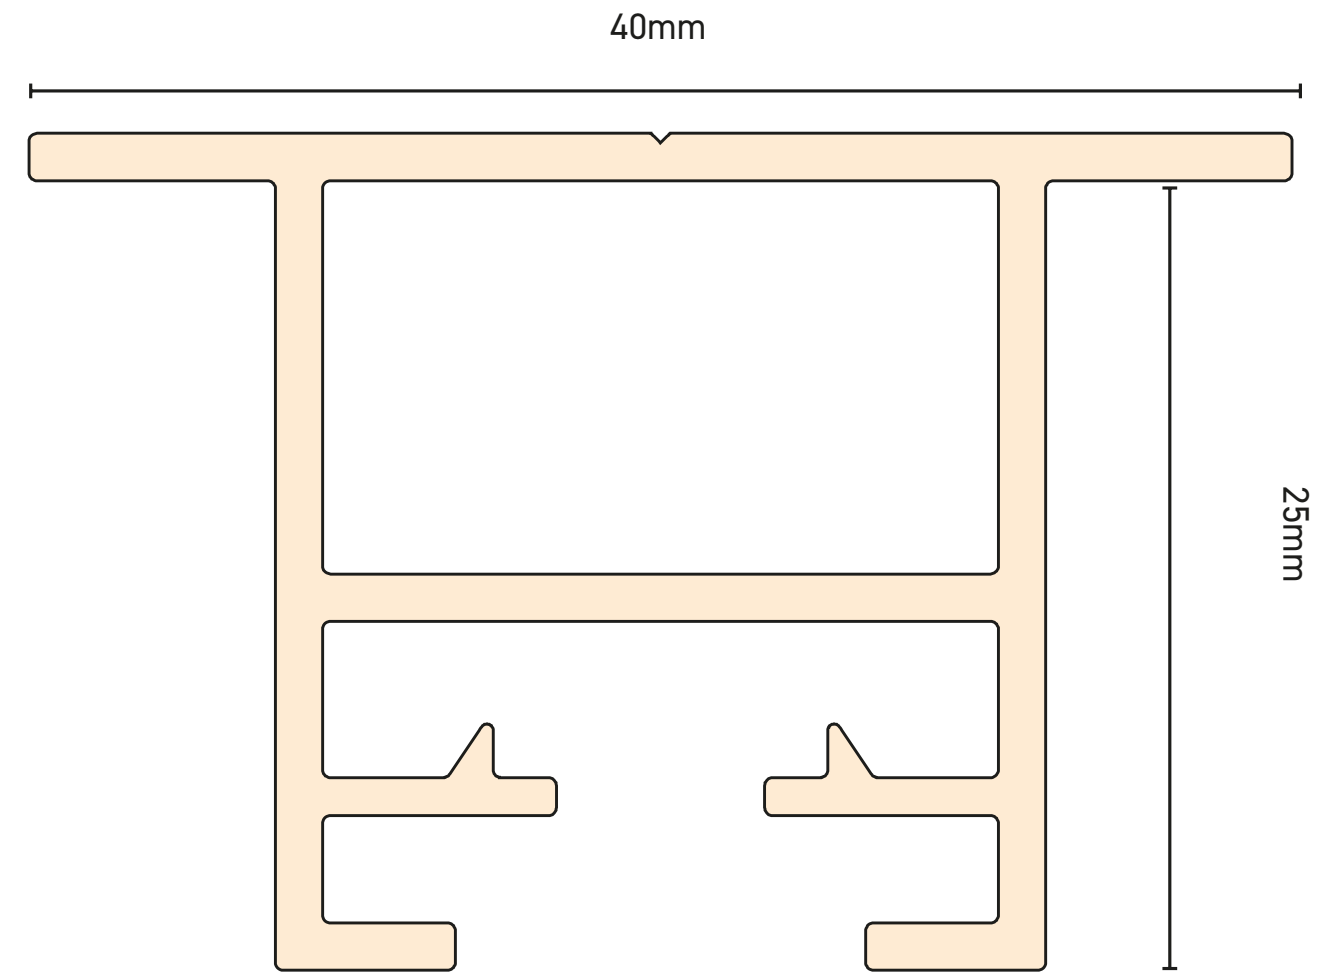

ACC 433 Corner Cleat

**NOV435
NovaGuide Plus**

**NOV434
NovaGuide
Strengthening Bar**

Panels fitted using magnetic or permanent tape