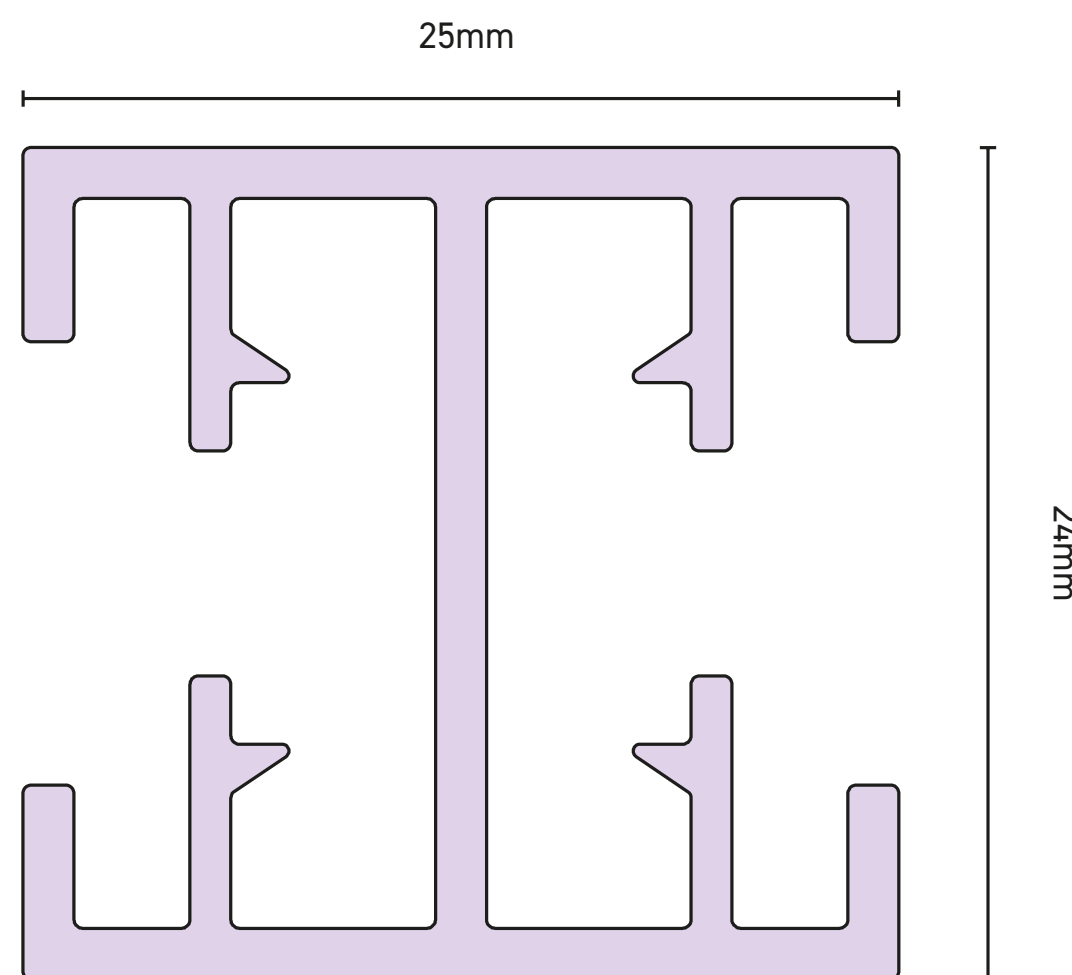

ACC 433 Corner Cleat

**NOV435
NovaGuide Plus**

**NOV434
NovaGuide
Strengthening Bar**

Panels fitted using magnetic or permanent tape