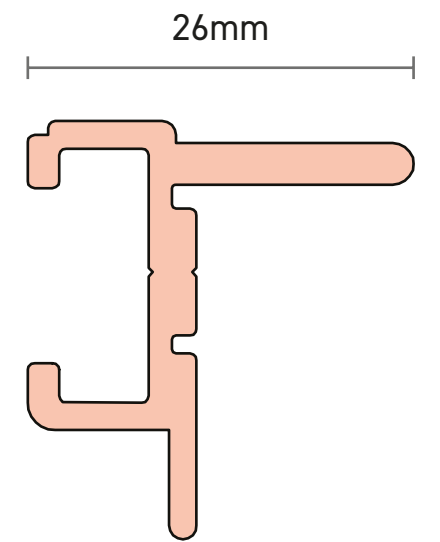

NOV 431
NovaSkin Frame

NOV 432
NovaSkin Trim Adapter

NOV 430
NovaSkin Plastic Clip
(White/Grey RAL7016)

ACC 148
Knock in
Corner Angle

ACC 130
Corner Angle