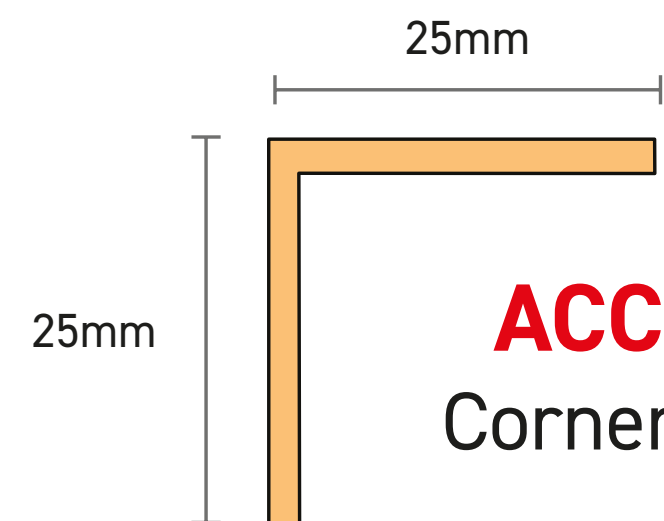

NOV 431
NovaSkin Frame

NOV 432
NovaSkin Trim Adapter

NOV 430
NovaSkin Plastic Clip
(White/Grey RAL7016)

ACC 148
Knock in
Corner Angle

ACC 130
Corner Angle