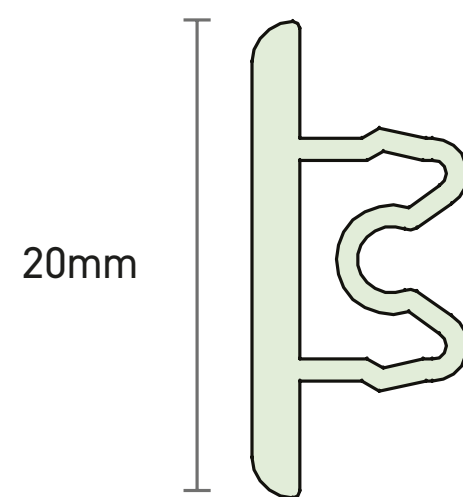

NOV 431
NovaSkin Frame

NOV 432
NovaSkin Trim Adapter

NOV 430
NovaSkin Plastic Clip
(White/Grey RAL7016)

ACC 148
Knock in
Corner Angle

ACC 130
Corner Angle