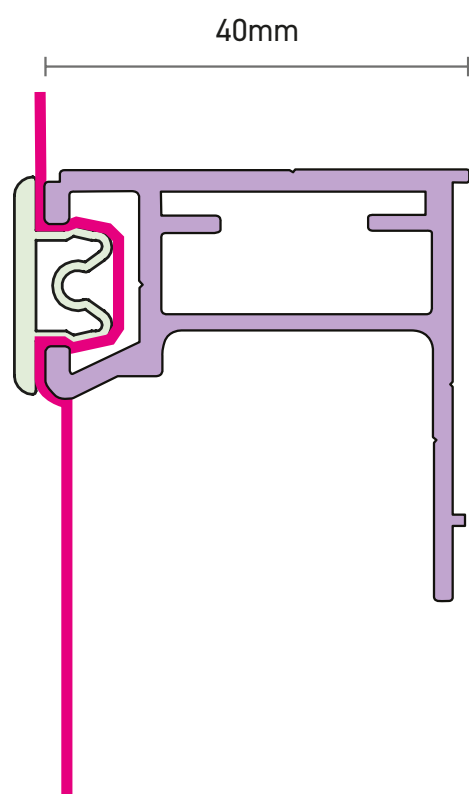

NOV 431
NovaSkin Frame

NOV 432
NovaSkin Trim Adapter

NOV 430
NovaSkin Plastic Clip
(White/Grey RAL7016)

ACC 148
Knock in
Corner Angle

ACC 130
Corner Angle