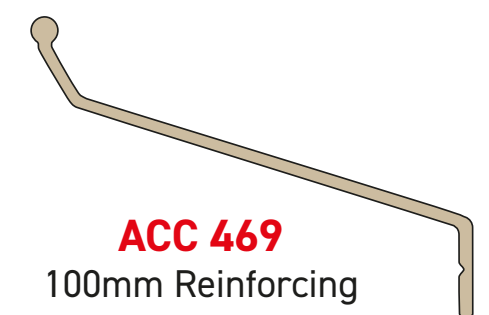

NOV 423
NovaTex
100mm Double Sided

NOV 420
NovaTex
83mm Single Sided

NOV 465
NovaTex
65mm Single Sided

NOV 303
Slim Support

ACC 432D for use with 100mm
and 83mm box sections
ACC 465 for use with 65mm box sections
ACC 433 for use with 40mm frame section
and 50mm double sided frame

ACC 434
Use with NOV 428

NOV 422
NovaTex
40mm Frame

Panel
retention
leg

NOV 422MA
NovaTex
40mm Frame

NOV 468
NovaTex
Upgraded 100mm
Single Sided

ACC 469
100mm Reinforcing
Bracket

NOV 428
NovaTex 18mm Frame

NOV 440
NovaTex 50mm Double Sided

NOV466
NovaTex
Upgraded 65mm
Single Sided

ACC 467
65mm Reinforcing
Bracket