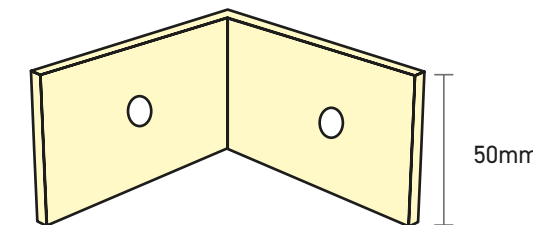

NOV 423
NovaTex
100mm Double Sided

NOV 420
NovaTex
83mm Single Sided

NOV 465
NovaTex
65mm Single Sided

NOV 303
Slim Support

ACC 432D for use with 100mm
and 83mm box sections
ACC 465 for use with 65mm box sections
ACC 433 for use with 40mm frame section
and 50mm double sided frame

ACC 434
Use with NOV 428

NOV 422
NovaTex
40mm Frame

Panel
retention
leg

NOV 422MA
NovaTex
40mm Frame

NOV 468
NovaTex
Upgraded 100mm
Single Sided

ACC 469
100mm Reinforcing
Bracket

NOV 428
NovaTex 18mm Frame

NOV 440
NovaTex 50mm Double Sided

NOV466
NovaTex
Upgraded 65mm
Single Sided

ACC 467
65mm Reinforcing
Bracket