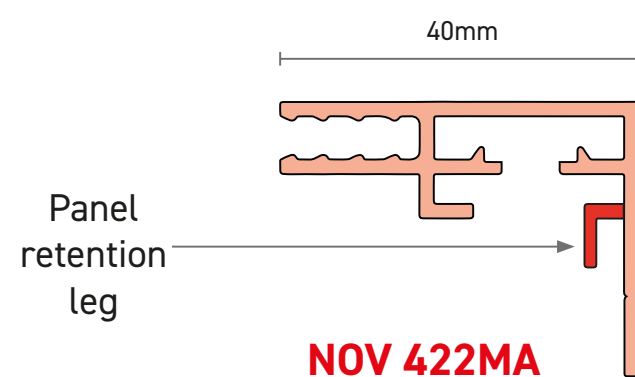

NOV 423
NovaTex
100mm Double Sided

NOV 420
NovaTex
83mm Single Sided

NOV 465
NovaTex
65mm Single Sided

NOV 303
Slim Support

ACC 432D for use with 100mm
and 83mm box sections
ACC 465 for use with 65mm box sections
ACC 433 for use with 40mm frame section
and 50mm double sided frame

ACC 434
Use with NOV 428

NOV 422
NovaTex
40mm Frame

Panel
retention
leg

NOV 422MA
NovaTex
40mm Frame

NOV 468
NovaTex
Upgraded 100mm
Single Sided

ACC 469
100mm Reinforcing
Bracket

NOV 428
NovaTex 18mm Frame

NOV 440
NovaTex 50mm Double Sided

NOV466
NovaTex
Upgraded 65mm
Single Sided

ACC 467
65mm Reinforcing
Bracket