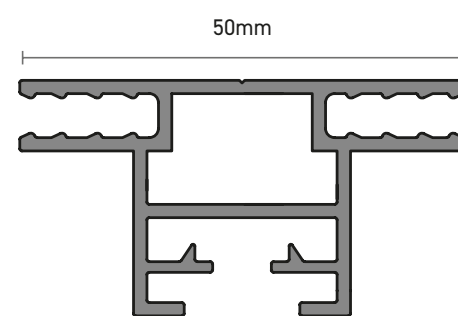

ACC 434
Use with NOV 428

NOV 422
NovaTex
40mm Frame

Panel
retention
leg

NOV 422MA
NovaTex
40mm Frame

NOV 468
NovaTex
Upgraded 100mm
Single Sided

ACC 469
100mm Reinforcing
Bracket

NOV 428
NovaTex 18mm Frame

NOV 440
NovaTex 50mm Double Sided

NOV466
NovaTex
Upgraded 65mm
Single Sided

ACC 467
65mm Reinforcing
Bracket