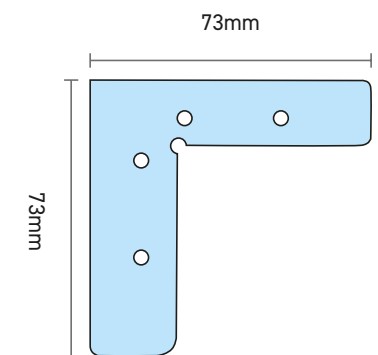

NOV 423
NovaTex
100mm Double Sided

NOV 420
NovaTex
83mm Single Sided

NOV 465
NovaTex
65mm Single Sided

NOV 303
Slim Support

ACC 432D for use with 100mm
and 83mm box sections
ACC 465 for use with 65mm box sections
ACC 433 for use with 40mm frame section
and 50mm double sided frame

ACC 434
Use with NOV 428

NOV 422
NovaTex
40mm Frame

Panel
retention
leg

NOV 422MA
NovaTex
40mm Frame

NOV 468
NovaTex
Upgraded 100mm
Single Sided

ACC 469
100mm Reinforcing
Bracket

NOV 428
NovaTex 18mm Frame

NOV 440
NovaTex 50mm Double Sided

NOV466
NovaTex
Upgraded 65mm
Single Sided

ACC 467
65mm Reinforcing
Bracket