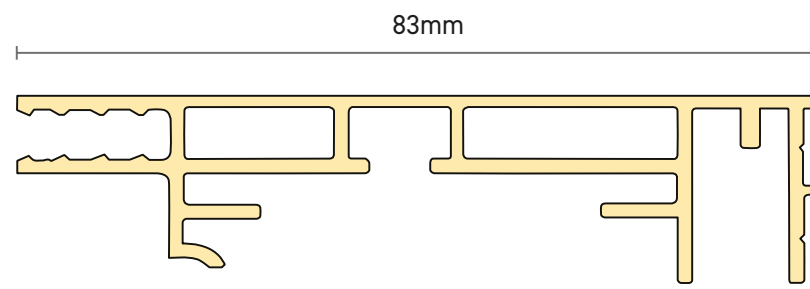

NOV 423
NovaTex
100mm Double Sided

NOV 420
NovaTex
83mm Single Sided

NOV 465
NovaTex
65mm Single Sided

NOV 303
Slim Support

ACC 432D for use with 100mm
and 83mm box sections
ACC 465 for use with 65mm box sections
ACC 433 for use with 40mm frame section
and 50mm double sided frame

ACC 434
Use with NOV 428

NOV 422
NovaTex
40mm Frame

Panel
retention
leg

NOV 422MA
NovaTex
40mm Frame

NOV 468
NovaTex
Upgraded 100mm
Single Sided

ACC 469
100mm Reinforcing
Bracket

NOV 428
NovaTex 18mm Frame

NOV 440
NovaTex 50mm Double Sided

NOV466
NovaTex
Upgraded 65mm
Single Sided

ACC 467
65mm Reinforcing
Bracket