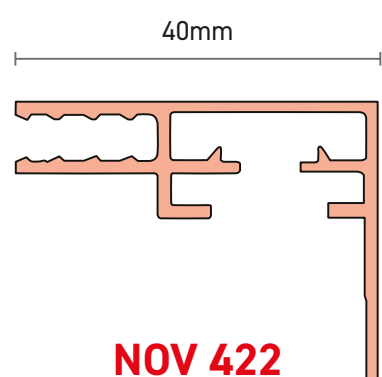

NOV 423
NovaTex
100mm Double Sided

NOV 420
NovaTex
83mm Single Sided

NOV 465
NovaTex
65mm Single Sided

NOV 303
Slim Support

ACC 432D for use with 100mm
and 83mm box sections
ACC 465 for use with 65mm box sections
ACC 433 for use with 40mm frame section
and 50mm double sided frame

ACC 434
Use with NOV 428

NOV 422
NovaTex
40mm Frame

Panel
retention
leg

NOV 422MA
NovaTex
40mm Frame

NOV 468
NovaTex
Upgraded 100mm
Single Sided

ACC 469
100mm Reinforcing
Bracket

NOV 428
NovaTex 18mm Frame

NOV 440
NovaTex 50mm Double Sided

NOV466
NovaTex
Upgraded 65mm
Single Sided

ACC 467
65mm Reinforcing
Bracket