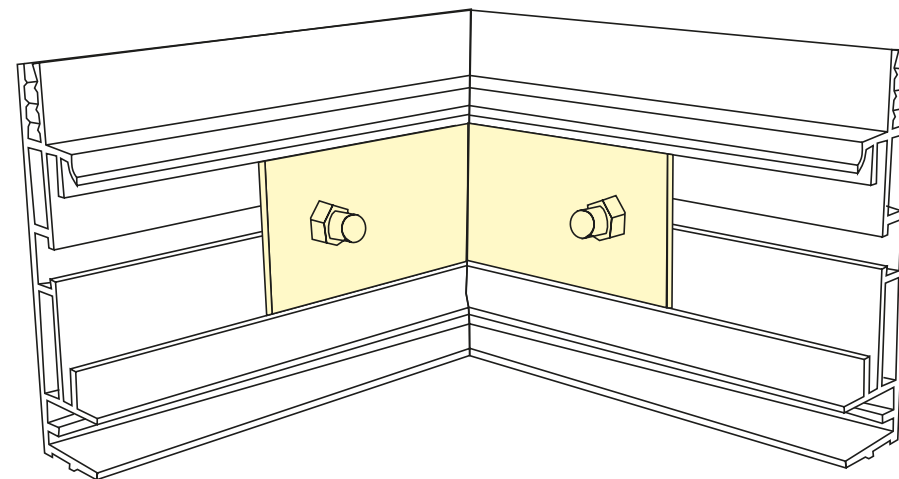

NOV 423
NovaTex
100mm Double Sided

NOV 420
NovaTex
83mm Single Sided

NOV 465
NovaTex
65mm Single Sided

NOV 303
Slim Support

ACC 432D for use with 100mm
and 83mm box sections
ACC 465 for use with 65mm box sections
ACC 433 for use with 40mm frame section
and 50mm double sided frame

ACC 434
Use with NOV 428

NOV 422
NovaTex
40mm Frame

Panel
retention
leg

NOV 422MA
NovaTex
40mm Frame

NOV 468
NovaTex
Upgraded 100mm
Single Sided

ACC 469
100mm Reinforcing
Bracket

NOV 428
NovaTex 18mm Frame

NOV 440
NovaTex 50mm Double Sided

NOV466
NovaTex
Upgraded 65mm
Single Sided

ACC 467
65mm Reinforcing
Bracket