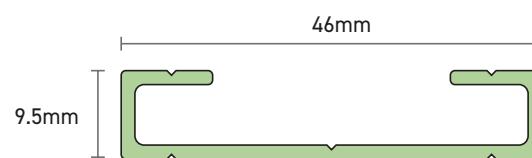

NOV 423
NovaTex
100mm Double Sided

NOV 420
NovaTex
83mm Single Sided

NOV 465
NovaTex
65mm Single Sided

NOV 303
Slim Support

ACC 432D for use with 100mm
and 83mm box sections
ACC 465 for use with 65mm box sections
ACC 433 for use with 40mm frame section
and 50mm double sided frame

ACC 434
Use with NOV 428

NOV 422
NovaTex
40mm Frame

Panel
retention
leg

NOV 422MA
NovaTex
40mm Frame

NOV 468
NovaTex
Upgraded 100mm
Single Sided

ACC 469
100mm Reinforcing
Bracket

NOV 428
NovaTex 18mm Frame

NOV 440
NovaTex 50mm Double Sided