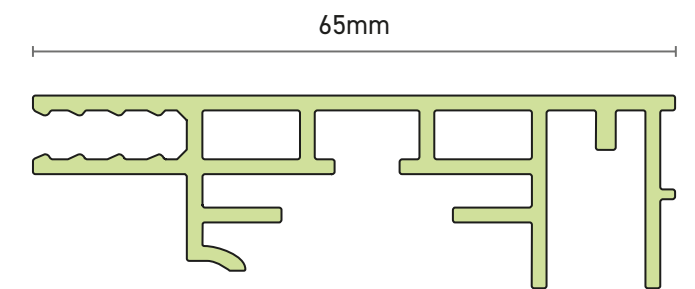

NOV 423
NovaTex
100mm Double Sided

NOV 420
NovaTex
83mm Single Sided

NOV 465
NovaTex
65mm Single Sided

NOV 303
Slim Support

ACC 432D for use with 100mm
and 83mm box sections
ACC 465 for use with 65mm box sections
ACC 433 for use with 40mm frame section
and 50mm double sided frame

ACC 434
Use with NOV 428

NOV 422
NovaTex
40mm Frame

Panel
retention
leg

NOV 422MA
NovaTex
40mm Frame

NOV 468
NovaTex
Upgraded 100mm
Single Sided

ACC 469
100mm Reinforcing
Bracket

NOV 428
NovaTex 18mm Frame

NOV 440
NovaTex 50mm Double Sided

NOV466
NovaTex
Upgraded 65mm
Single Sided

ACC 467
65mm Reinforcing
Bracket