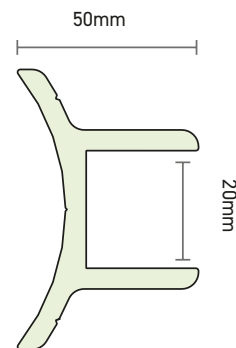

ACC 622
End Cap

NOV 605

Square Post
Accepts Steel Insert
60mm x 40mm

ACC 624
End Cap

NOV 606

D Post
Accepts Steel Insert
60mm x 40mm

ACC 621
End Cap

NOV 607

Round Post
Accepts Steel Insert
60mm x 40mm

ACC 621
End Cap

NOV 612

Quad Slot
Accepts Steel Insert
40mm x 40mm

ACC 621
End Cap

NOV 615

Utility Post

NOV 606
D Post +
NOV 613
Box 78

NOV 613
Box 78

NOV 607 + **NOV 614**
Round Post Composite Carrier

ACC 623
End Cap

NOV 608
Wall Quadrant

NOV 609
Reversible Infill

NOV 610
Bracing Bar

NOV 611
V Carrier

NOV 614
Composite Carrier - Only for use with NOV607

ACC 620
Location Pin

ACC 629
End Cap

NOV 616

Round Post
Accepts Steel insert 80mm x 80mm

NOV 601
Panel Plank

NOV 602
100mm Plank

NOV 603
150mm Plank

NOV 604
200mm Plank