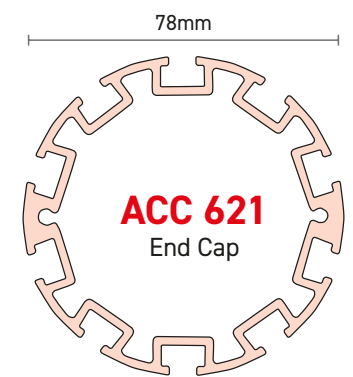

ACC 622
End Cap

NOV 605

Square Post
Accepts Steel Insert
60mm x 40mm

ACC 624
End Cap

NOV 606

D Post
Accepts Steel Insert
60mm x 40mm

ACC 621
End Cap

NOV 607

Round Post
Accepts Steel Insert
60mm x 40mm

ACC 621
End Cap

NOV 612

Quad Slot
Accepts Steel Insert
40mm x 40mm

ACC 621
End Cap

NOV 615

Utility Post

NOV 606
D Post +
NOV 613
Box 78

ACC 620
Location Pin

ACC 629
End Cap

NOV 616

Round Post
Accepts Steel insert 80mm x 80mm

NOV 601
Panel Plank

NOV 602
100mm Plank

NOV 603
150mm Plank

NOV 604
200mm Plank