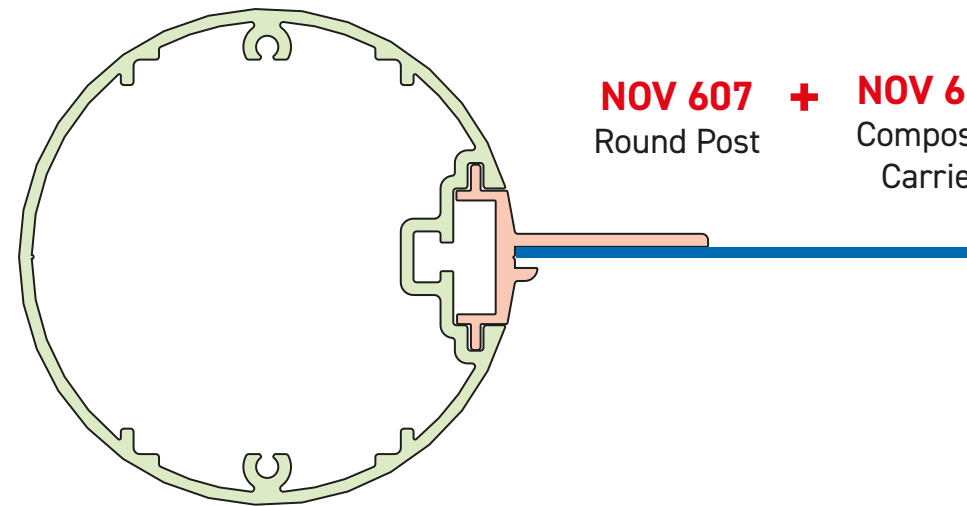

ACC 622
End Cap

NOV 605

Square Post
Accepts Steel Insert
60mm x 40mm

ACC 624
End Cap

NOV 606

D Post
Accepts Steel Insert
60mm x 40mm

ACC 621
End Cap

NOV 607

Round Post
Accepts Steel Insert
60mm x 40mm

ACC 621
End Cap

NOV 612

Quad Slot
Accepts Steel Insert
40mm x 40mm

ACC 621
End Cap

NOV 615

Utility Post

NOV 606
D Post +
NOV 613
Box 78

NOV 613
Box 78

NOV 607 + **NOV 614**
Round Post Composite Carrier

ACC 623
End Cap

NOV 608
Wall Quadrant

NOV 609
Reversible Infill

NOV 610
Bracing Bar

NOV 611
V Carrier

NOV 614
Composite Carrier - Only for use with NOV607

ACC 620
Location Pin

ACC 629
End Cap

NOV 616

Round Post
Accepts Steel insert 80mm x 80mm

NOV 601
Panel Plank

NOV 602
100mm Plank

NOV 603
150mm Plank

NOV 604
200mm Plank