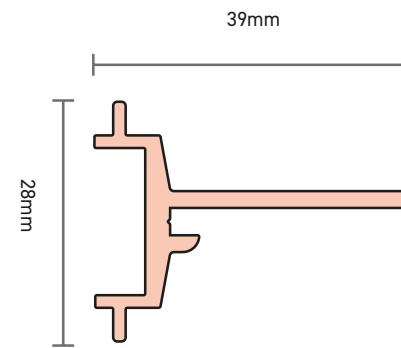

Round Post
Accepts Steel Insert
60mm x 40mm

ACC 621
End Cap

NOV 612

Quad Slot
Accepts Steel Insert
40mm x 40mm

ACC 621
End Cap

NOV 615

Utility Post

NOV 606
D Post +
NOV 613
Box 78

NOV 613
Box 78

NOV 607 + **NOV 614**
Round Post Composite Carrier

ACC 623
End Cap

NOV 608
Wall Quadrant

NOV 609
Reversible Infill

NOV 610
Bracing Bar

NOV 611
V Carrier

NOV 614
Composite Carrier - Only for use with NOV607

ACC 620
Location Pin

ACC 629
End Cap

NOV 616

Round Post
Accepts Steel insert 80mm x 80mm

NOV 601
Panel Plank

NOV 602
100mm Plank

NOV 603
150mm Plank

NOV 604
200mm Plank