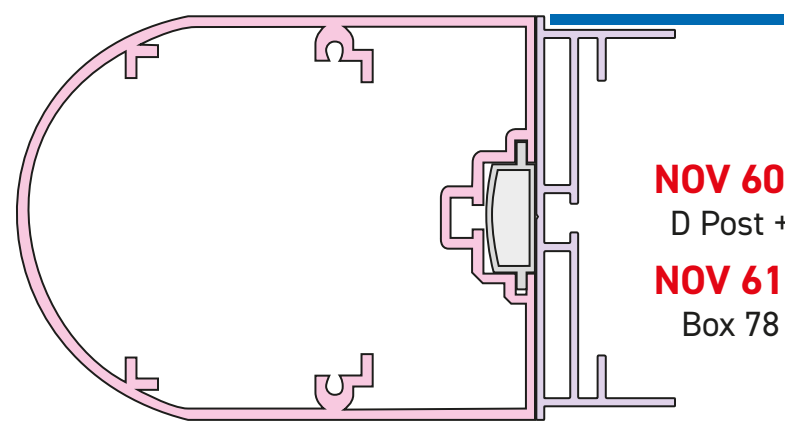

ACC 622
End Cap

NOV 605

Square Post
Accepts Steel Insert
60mm x 40mm

ACC 624
End Cap

NOV 606

D Post
Accepts Steel Insert
60mm x 40mm

ACC 621
End Cap

NOV 607

Round Post
Accepts Steel Insert
60mm x 40mm

ACC 621
End Cap

NOV 612

Quad Slot
Accepts Steel Insert
40mm x 40mm

ACC 621
End Cap

NOV 615

Utility Post

NOV 606
D Post +
NOV 613
Box 78

NOV 613
Box 78

NOV 607 + **NOV 614**
Round Post Composite Carrier

ACC 623
End Cap

NOV 608
Wall Quadrant

NOV 609
Reversible Infill

NOV 610
Bracing Bar

NOV 611
V Carrier

NOV 614
Composite Carrier - Only for use with NOV607

ACC 620
Location Pin

ACC 629
End Cap

NOV 616

Round Post
Accepts Steel insert 80mm x 80mm

NOV 601
Panel Plank

NOV 602
100mm Plank

NOV 603
150mm Plank

NOV 604
200mm Plank