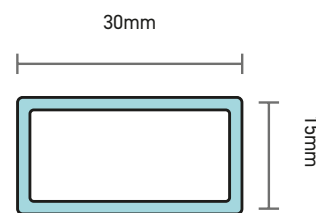

NOV 613
Box 78

NOV 607 + **NOV 614**
Round Post Composite Carrier

ACC 623
End Cap

NOV 608
Wall Quadrant

NOV 609
Reversible Infill

NOV 610
Bracing Bar

NOV 611
V Carrier

NOV 614
Composite Carrier - Only for use with NOV607

ACC 620
Location Pin

ACC 629
End Cap

NOV 616

Round Post
Accepts Steel insert 80mm x 80mm

NOV 601
Panel Plank

NOV 602
100mm Plank

NOV 603
150mm Plank

NOV 604
200mm Plank