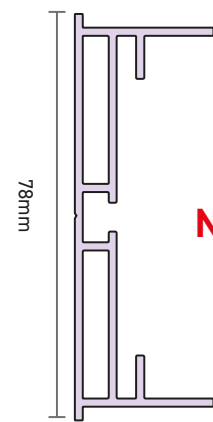

ACC 622
End Cap

NOV 605

Square Post
Accepts Steel Insert
60mm x 40mm

ACC 624
End Cap

NOV 606

D Post
Accepts Steel Insert
60mm x 40mm

ACC 621
End Cap

NOV 607

Round Post
Accepts Steel Insert
60mm x 40mm

ACC 621
End Cap

NOV 612

Quad Slot
Accepts Steel Insert
40mm x 40mm

ACC 621
End Cap

NOV 615

Utility Post

NOV 606
D Post +
NOV 613
Box 78

NOV 613
Box 78

NOV 607 + **NOV 614**
Round Post Composite Carrier

ACC 623
End Cap

NOV 608
Wall Quadrant

NOV 609
Reversible Infill

NOV 610
Bracing Bar

NOV 611
V Carrier

NOV 614
Composite Carrier - Only for use with NOV607

ACC 620
Location Pin

ACC 629
End Cap

NOV 616

Round Post
Accepts Steel insert 80mm x 80mm

NOV 601
Panel Plank

NOV 602
100mm Plank

NOV 603
150mm Plank

NOV 604
200mm Plank