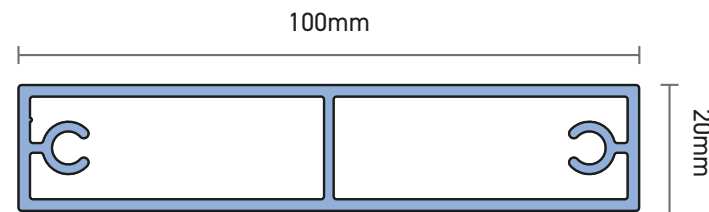

ACC 620
Location Pin

ACC 629
End Cap

NOV 616

Round Post
Accepts Steel insert 80mm x 80mm

NOV 601
Panel Plank

NOV 602
100mm Plank

NOV 603
150mm Plank

NOV 604
200mm Plank