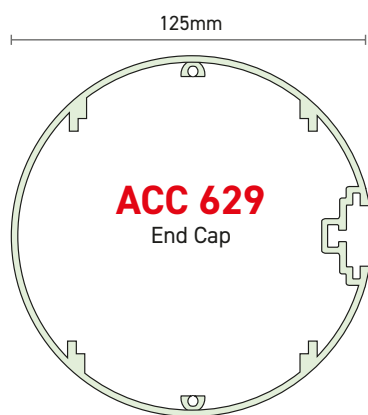

ACC 622
End Cap

NOV 605

Square Post
Accepts Steel Insert
60mm x 40mm

ACC 624
End Cap

NOV 606

D Post
Accepts Steel Insert
60mm x 40mm

ACC 621
End Cap

NOV 607

Round Post
Accepts Steel Insert
60mm x 40mm

ACC 621
End Cap

NOV 612

Quad Slot
Accepts Steel Insert
40mm x 40mm

ACC 621
End Cap

NOV 615

Utility Post

NOV 606
D Post +
NOV 613
Box 78

NOV 613
Box 78

NOV 607 + **NOV 614**
Round Post Composite Carrier

ACC 623
End Cap

NOV 608
Wall Quadrant

NOV 609
Reversible Infill

NOV 610
Bracing Bar

NOV 611
V Carrier

NOV 614
Composite Carrier - Only for use with NOV607

ACC 620
Location Pin

ACC 629
End Cap

NOV 616

Round Post
Accepts Steel insert 80mm x 80mm

NOV 601
Panel Plank

NOV 602
100mm Plank

NOV 603
150mm Plank

NOV 604
200mm Plank