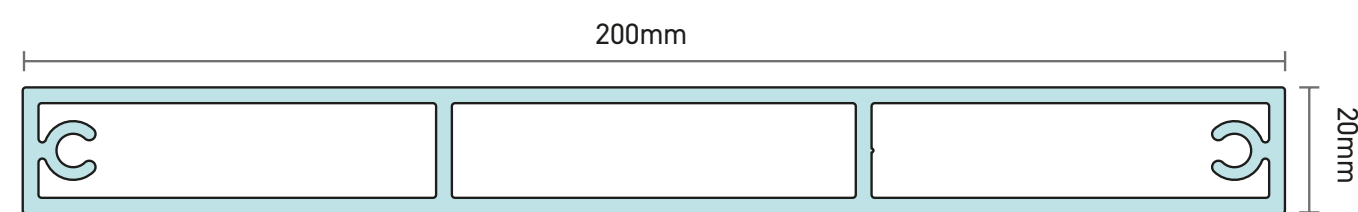

ACC 620
Location Pin

ACC 629
End Cap

NOV 616

Round Post
Accepts Steel insert 80mm x 80mm

NOV 601
Panel Plank

NOV 602
100mm Plank

NOV 603
150mm Plank

NOV 604
200mm Plank