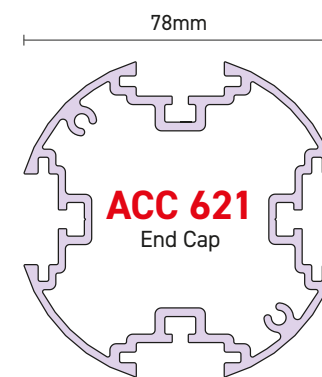

ACC 622
End Cap

NOV 605

Square Post
Accepts Steel Insert
60mm x 40mm

ACC 624
End Cap

NOV 606

D Post
Accepts Steel Insert
60mm x 40mm

ACC 621
End Cap

NOV 607

Round Post
Accepts Steel Insert
60mm x 40mm

ACC 621
End Cap

NOV 612

Quad Slot
Accepts Steel Insert
40mm x 40mm

ACC 621
End Cap

NOV 615

Utility Post

NOV 606
D Post +
NOV 613
Box 78

ACC 620
Location Pin

ACC 629
End Cap

NOV 616

Round Post
Accepts Steel insert 80mm x 80mm

NOV 601
Panel Plank

NOV 602
100mm Plank

NOV 603
150mm Plank

NOV 604
200mm Plank