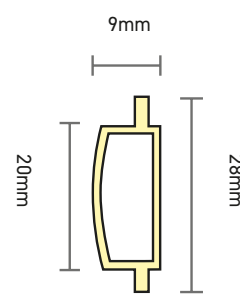

ACC 622
End Cap

NOV 605

Square Post
Accepts Steel Insert
60mm x 40mm

ACC 624
End Cap

NOV 606

D Post
Accepts Steel Insert
60mm x 40mm

ACC 621
End Cap

NOV 607

Round Post
Accepts Steel Insert
60mm x 40mm

ACC 621
End Cap

NOV 612

Quad Slot
Accepts Steel Insert
40mm x 40mm

ACC 621
End Cap

NOV 615

Utility Post

NOV 606
D Post +
NOV 613
Box 78

NOV 613
Box 78

NOV 607 + **NOV 614**
Round Post Composite Carrier

ACC 623
End Cap

NOV 608
Wall Quadrant

NOV 609
Reversible Infill

NOV 610
Bracing Bar

NOV 611
V Carrier

NOV 614
Composite Carrier - Only for use with NOV607

ACC 620
Location Pin

ACC 629
End Cap

NOV 616

Round Post
Accepts Steel insert 80mm x 80mm

NOV 601
Panel Plank

NOV 602
100mm Plank

NOV 603
150mm Plank

NOV 604
200mm Plank