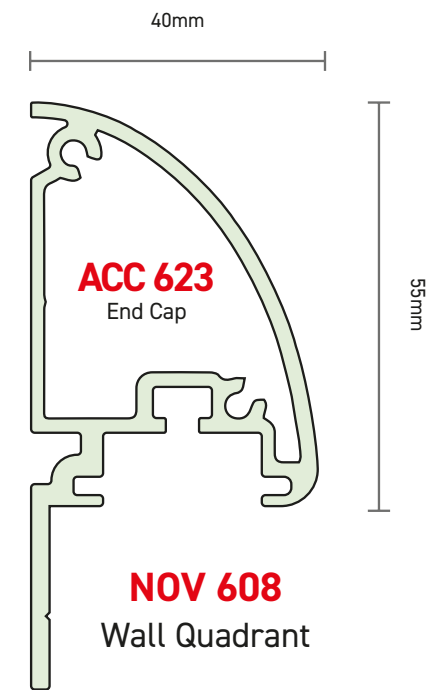

ACC 622
End Cap

NOV 605

Square Post
Accepts Steel Insert
60mm x 40mm

ACC 624
End Cap

NOV 606

D Post
Accepts Steel Insert
60mm x 40mm

ACC 621
End Cap

NOV 607

Round Post
Accepts Steel Insert
60mm x 40mm

ACC 621
End Cap

NOV 612

Quad Slot
Accepts Steel Insert
40mm x 40mm

ACC 621
End Cap

NOV 615

Utility Post

NOV 606
D Post +
NOV 613
Box 78

NOV 613
Box 78

NOV 607 + **NOV 614**
Round Post Composite Carrier

ACC 623
End Cap

NOV 608
Wall Quadrant

NOV 609
Reversible Infill

NOV 610
Bracing Bar

NOV 611
V Carrier

NOV 614
Composite Carrier - Only for use with NOV607

ACC 620
Location Pin

ACC 629
End Cap

NOV 616

Round Post
Accepts Steel insert 80mm x 80mm

NOV 601
Panel Plank

NOV 602
100mm Plank

NOV 603
150mm Plank

NOV 604
200mm Plank