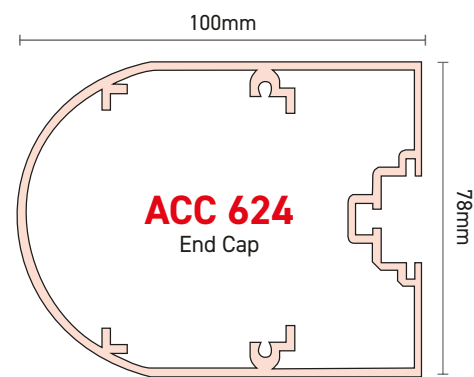

ACC 622
End Cap

NOV 605

Square Post
Accepts Steel Insert
60mm x 40mm

ACC 624
End Cap

NOV 606

D Post
Accepts Steel Insert
60mm x 40mm

ACC 621
End Cap

NOV 607

Round Post
Accepts Steel Insert
60mm x 40mm

ACC 621
End Cap

NOV 612

Quad Slot
Accepts Steel Insert
40mm x 40mm

ACC 621
End Cap

NOV 615

Utility Post

NOV 606
D Post +
NOV 613
Box 78

ACC 620
Location Pin

ACC 629
End Cap

NOV 616

Round Post
Accepts Steel insert 80mm x 80mm

NOV 601
Panel Plank

NOV 602
100mm Plank

NOV 603
150mm Plank

NOV 604
200mm Plank