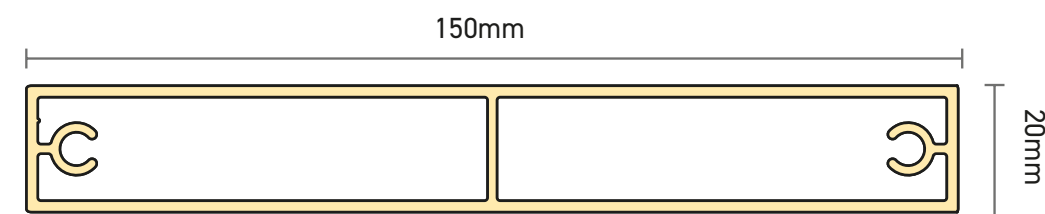

ACC 620
Location Pin

ACC 629
End Cap

NOV 616

Round Post
Accepts Steel insert 80mm x 80mm

NOV 601
Panel Plank

NOV 602
100mm Plank

NOV 603
150mm Plank

NOV 604
200mm Plank